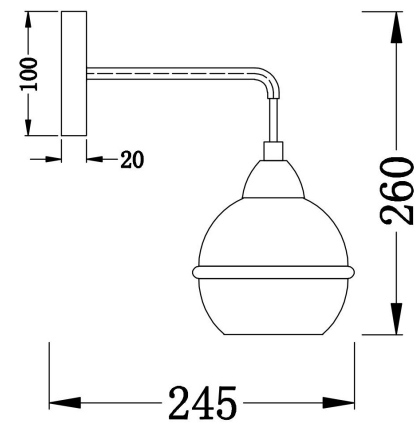

FREYA
TRADITION OF QUALITY

Instruction

FR5004WL-01CH

1xE14 4W

Model: FR5004WL-01CH

Collection: Modern

Wall Lamps