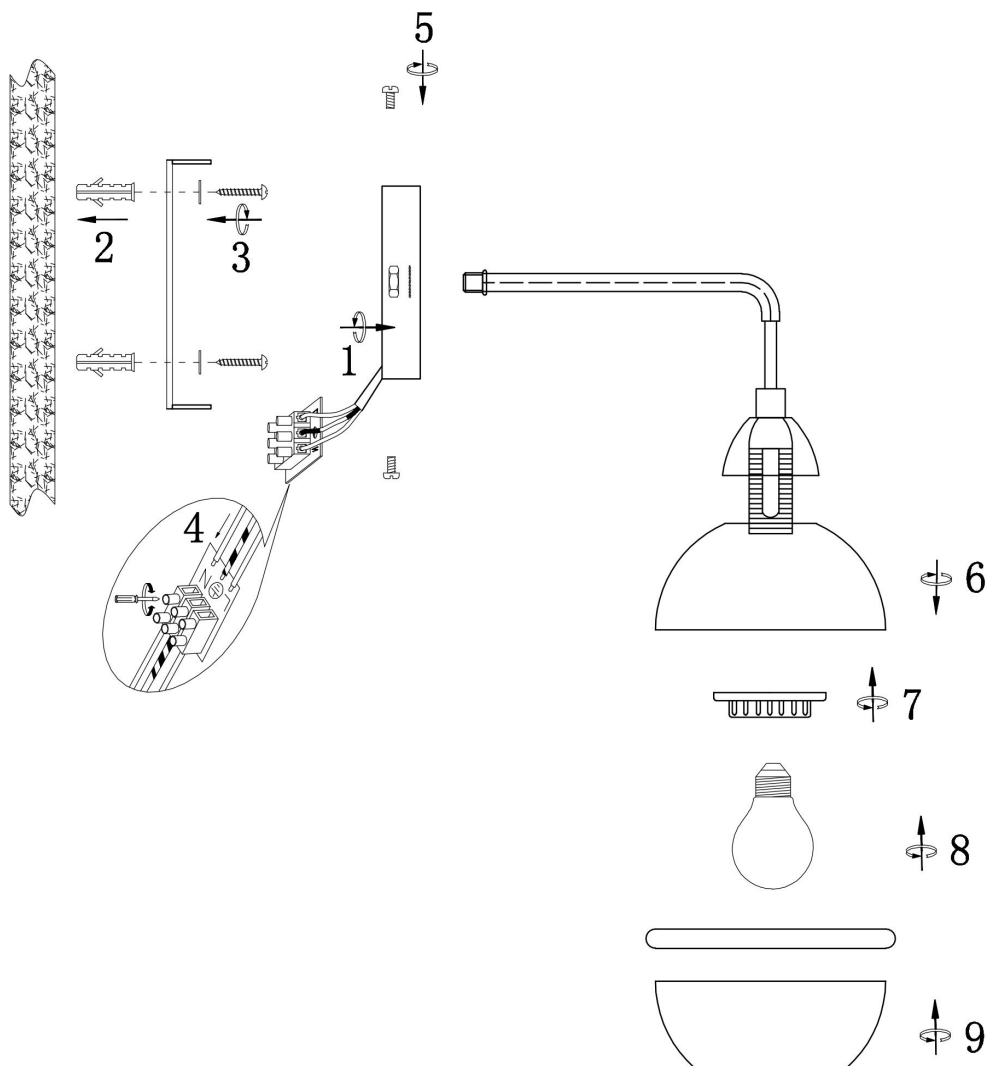

FREYA
TRADITION OF QUALITY

Instruction

FR5004WL-01CH

1xE14 4W

Model: FR5004WL-01CH

Collection: Modern

Wall Lamps