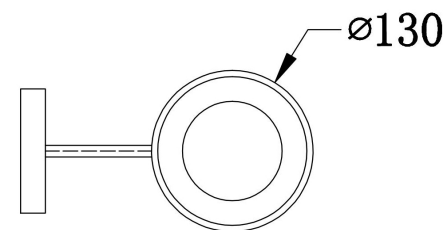

FREYA
TRADITION OF QUALITY

Instruction

FR5004WL-01CH

1xE14 4W

Model: FR5004WL-01CH

Collection: Modern

Wall Lamps